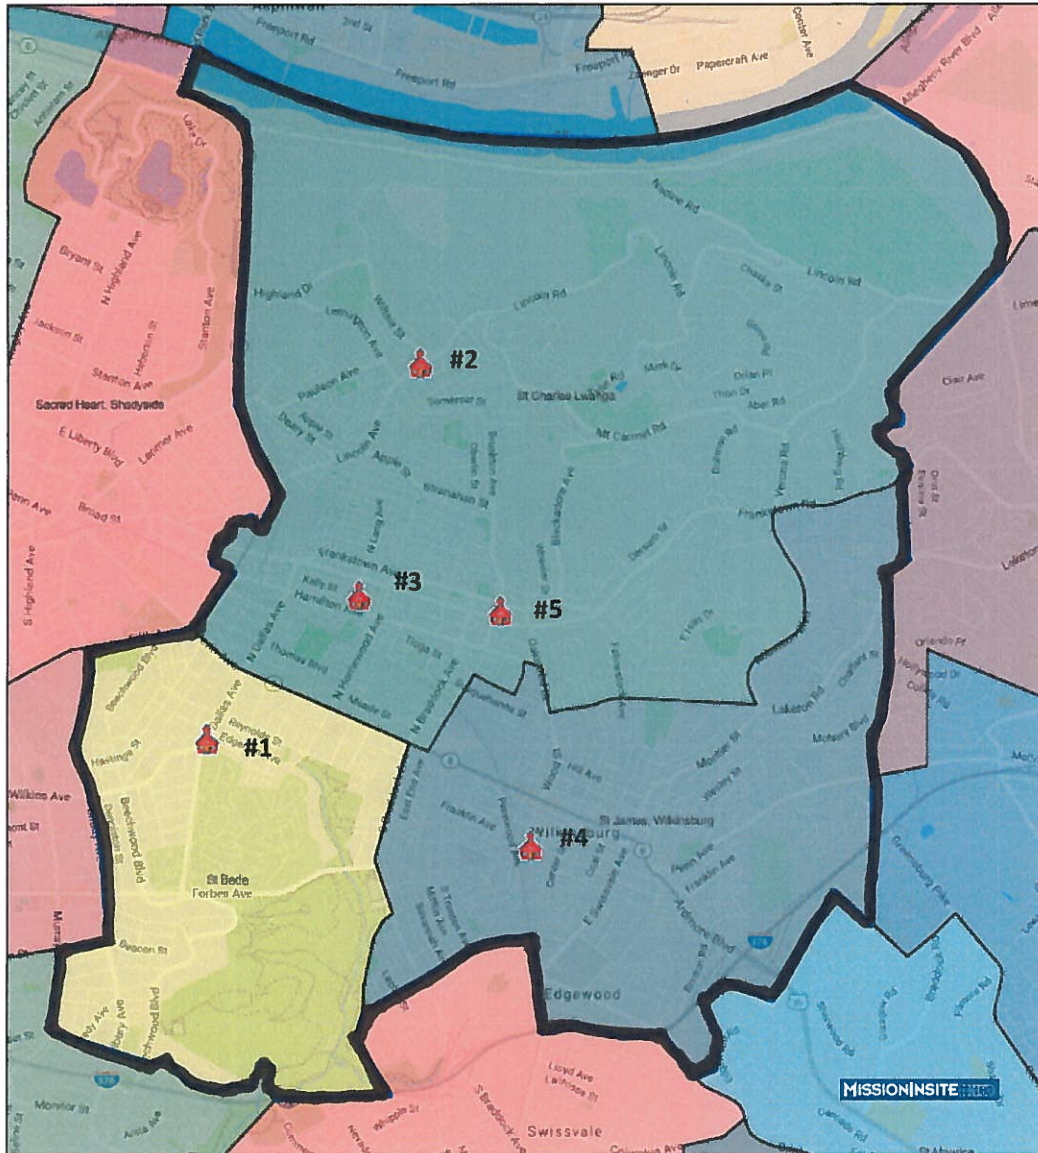

East End/Point Breeze/ Wilkinsburg Grouping

Parish Grouping

- St. Bede
- St. Charles Lwanga
- St. James

Schools:

St. Bede School
Sister Thea Bowman Catholic
Academy (Extra Mile)

Mass Attendance = 900
Maximum Number of Masses: 6
Category: A

Administrator:

Father Thomas Burke

Senior Parochial Vicar:

Father David Taylor

In Residence:

Father James Adeoye
Father Cajetan Anyanwu, C.M.F.
Father Augustine John Temu

East End/Point Breeze/Wilkinsburg Grouping (111)

(defined by the black outline)

brings together the parishes of St. Bede, St. Charles Lwanga and St. James

Listing of Church Buildings (The different colors show the parish territories.)

1. St. Bede
509 South Dallas Avenue, Pittsburgh, PA 15208
2. Corpus Christi (St. Charles Lwanga Parish)
1550 Lincoln Avenue, Pittsburgh, PA 15208
3. Holy Rosary (St. Charles Lwanga Parish)
7114 Kelly Street, Pittsburgh, PA 15208
4. St. James
718 Franklin Avenue, Pittsburgh, PA 15221
5. Mother of Good Counsel (St. Charles Lwanga Parish)
7705 Bennett Street, Pittsburgh, PA 15208