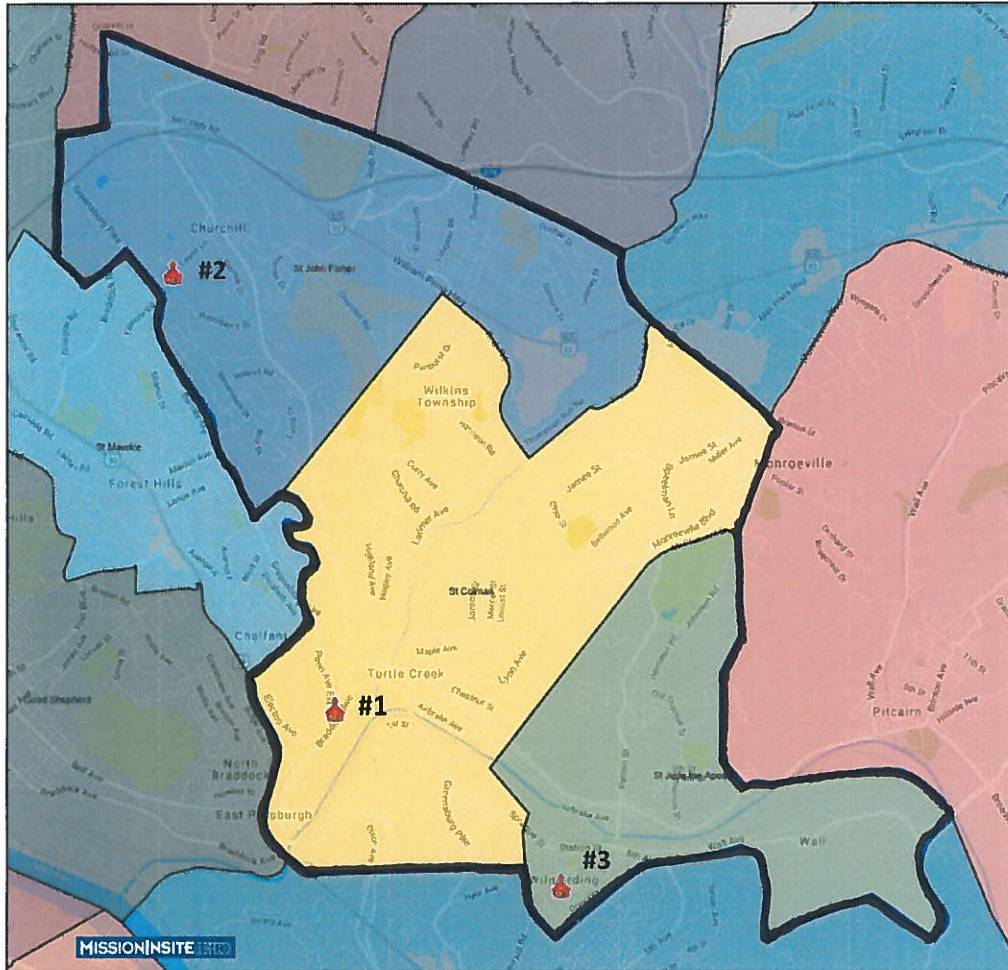

Churchill/Turtle Creek/ Wilmerding Grouping

Parish Grouping

- St. Colman
- St. John Fisher
- St. Jude the Apostle

School:

East Catholic School

Mass Attendance = 1,600

Maximum Number of Masses: 6

Category: B

Administrator:

Father Frank Almade

Senior Parochial Vicar:

Father Martin Barkin

Deacon:

Deacon Herbert Riley, Jr.

Churchill/Turtle Creek/Wilmerding Grouping (214)

(defined by the black outline)

brings together the parishes of St. Colman, St. John Fisher and St. Jude the Apostle

Listing of Church Buildings
(The different colors show the parish territories.)

1. St. Colman
100 Triboro Avenue, Turtle Creek, PA 15146
2. St. John Fisher
33 Lewin Lane, Pittsburgh, PA 15235
3. St. Jude the Apostle
405 Westinghouse Avenue, Wilmerding, PA 15148