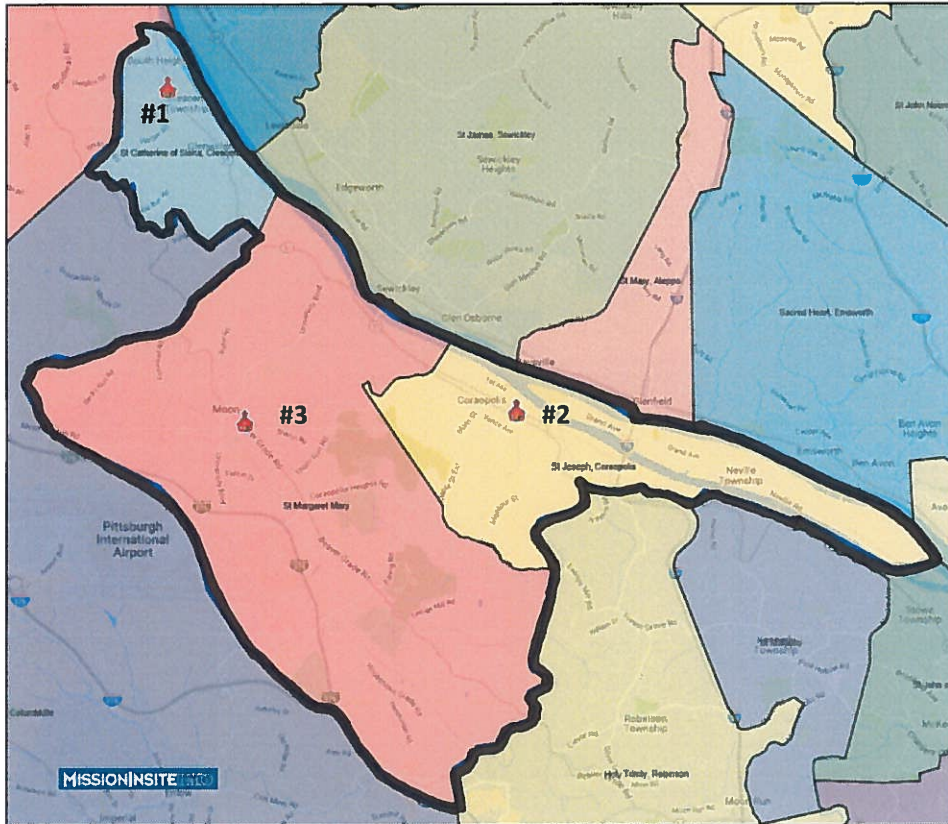

Coraopolis/Crescent/ Moon Grouping

Parish Grouping

- St. Catherine of Siena
- St. Joseph
- St. Margaret Mary

School:

St. Margaret Mary Pre-School

Mass Attendance = 2,900

Maximum Number of Masses: 9

Category: B

Coraopolis/Crescent/Moon Grouping (327)

(defined by the black outline)

brings together the parishes of St. Catherine of Siena, St. Joseph and St. Margaret Mary

Listing of Church Buildings (The different colors show the parish territories.)