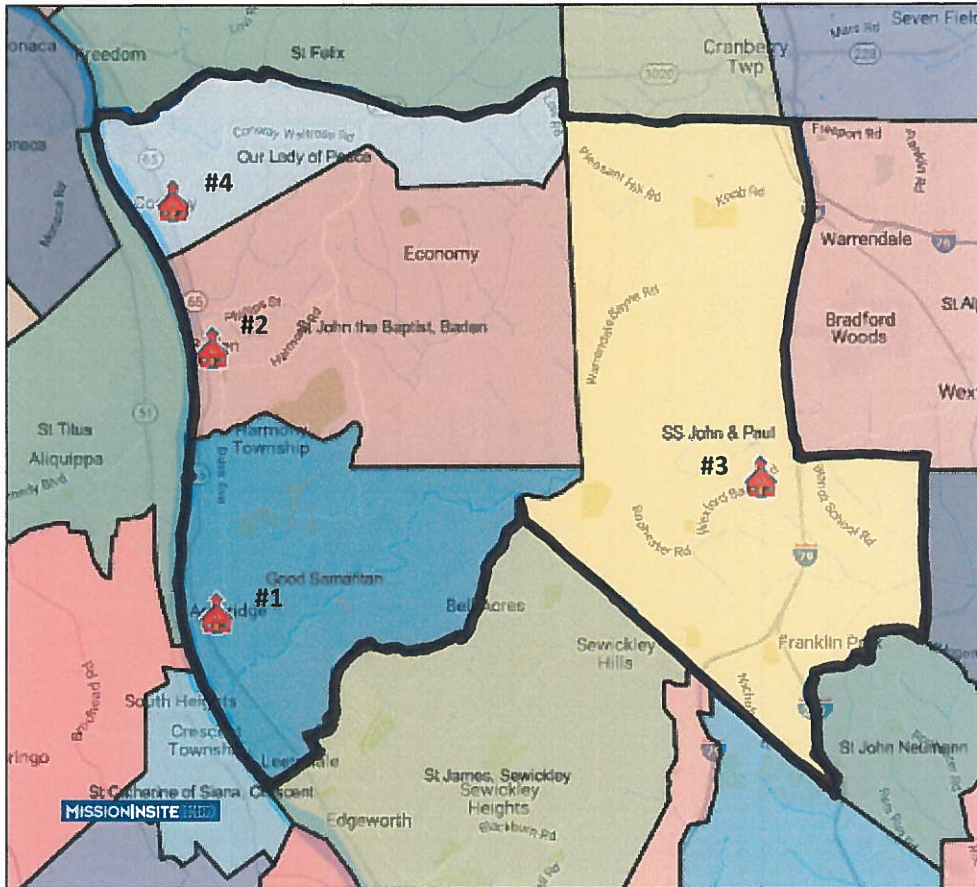

Father Joseph Carr

In Residence:

Father Howard Campbell

Deacons:

Deacon Anthony Giordano

Deacon James Olson

Ambridge/Baden/Conway/Franklin Park Grouping (332)

(defined by the black outline)

brings together the parishes of Good Samaritan, St. John the Baptist, SS. John and Paul and Our Lady of Peace

Listing of Church Buildings (The different colors show the parish territories.)

1. Good Samaritan
725 Glenwood Avenue, Ambridge, PA 15003
2. St. John the Baptist
377 Linmore Avenue, Baden, PA 15005
3. SS. John and Paul
2586 Wexford Bayne Road, Sewickley, PA 15143
4. Our Lady of Peace, Conway
1000 Third Avenue, Conway, PA 15027