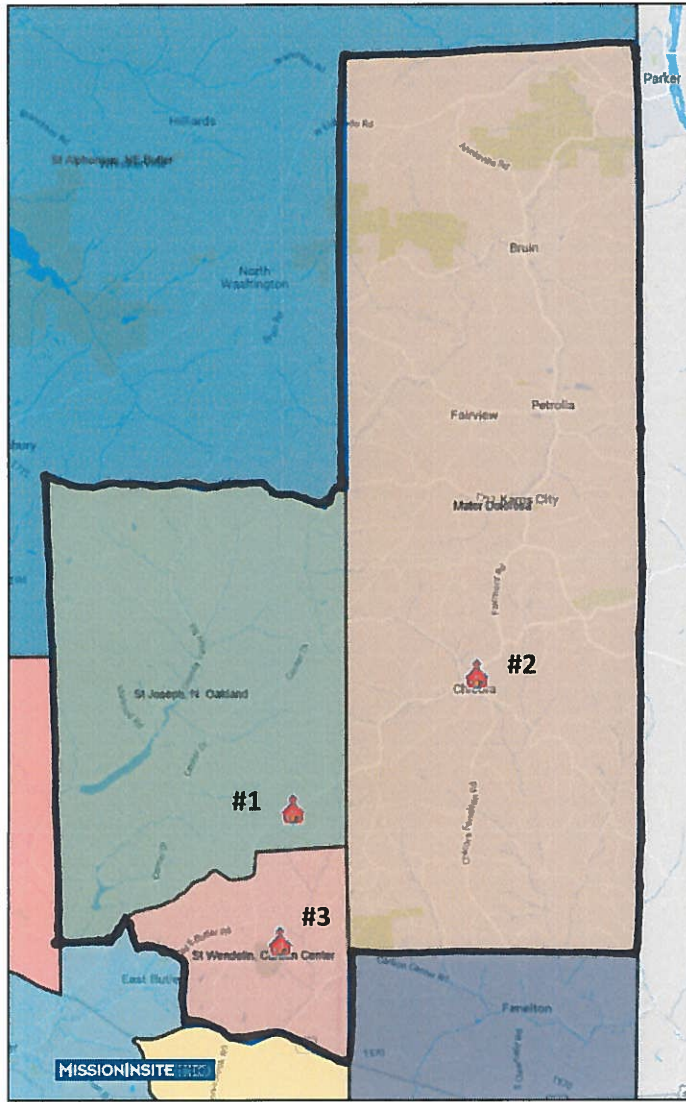

Carbon Center/Chicora/ North Oakland Grouping

Parish Grouping

- St. Joseph
- Mater Dolorosa
- St. Wendelin

School:

St. Wendelin School

Mass Attendance = 900

Maximum Number of Masses: 6

Category: B

Administrator:

Father Matthew McClain

Senior Parochial Vicar:

Father Louis Pascazi

Carbon Center/Chicora/North Oakland Grouping (438)

(defined by the black outline)

brings together the parishes of St. Joseph, Mater Dolorosa and St. Wendelin