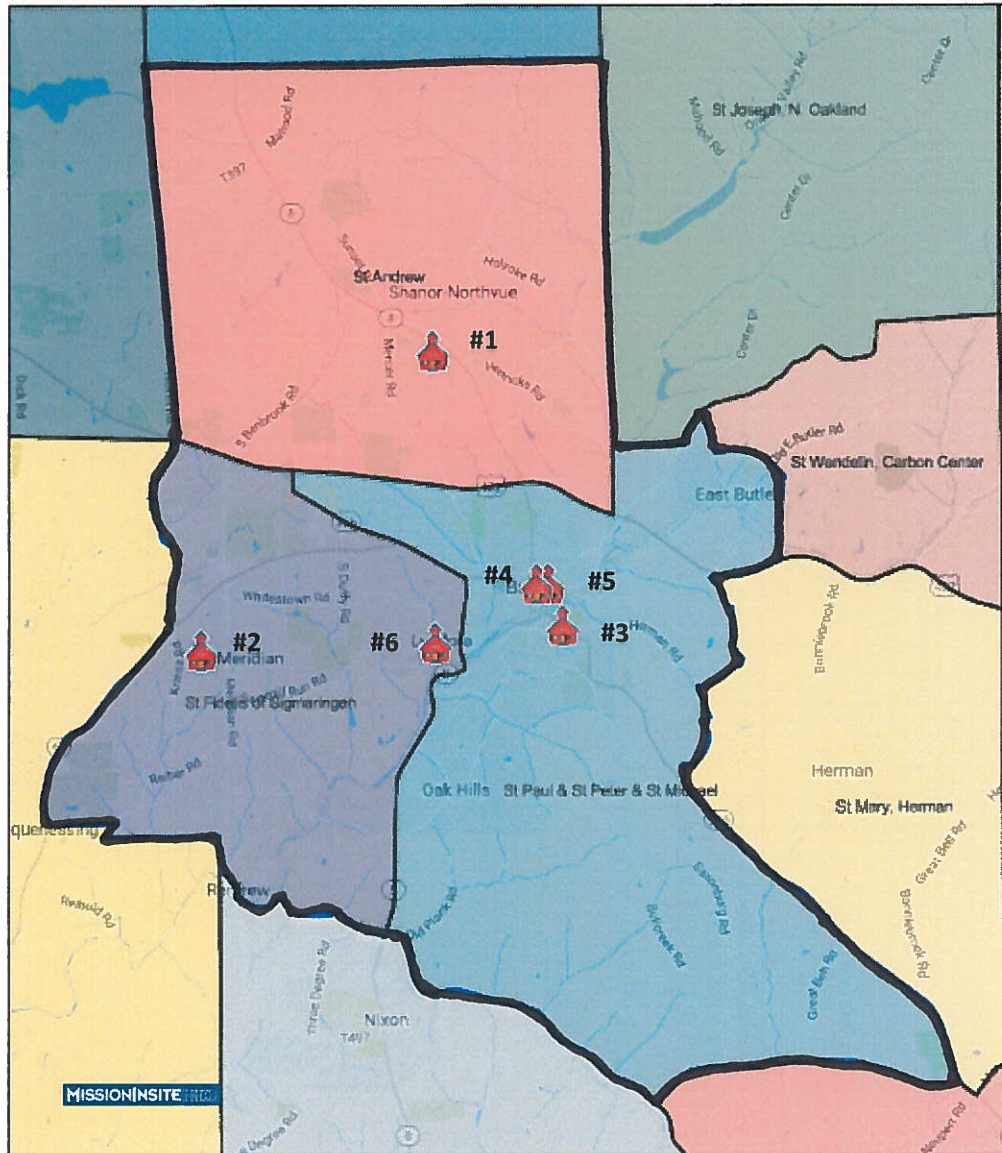

# Butler/Center/Lyndora/Meridian Grouping (443)

(defined by the black outline)

brings together the parishes of St. Andrew, St. Fidelis of Sigmaringen, St. Michael the Archangel, St. Paul and St. Peter