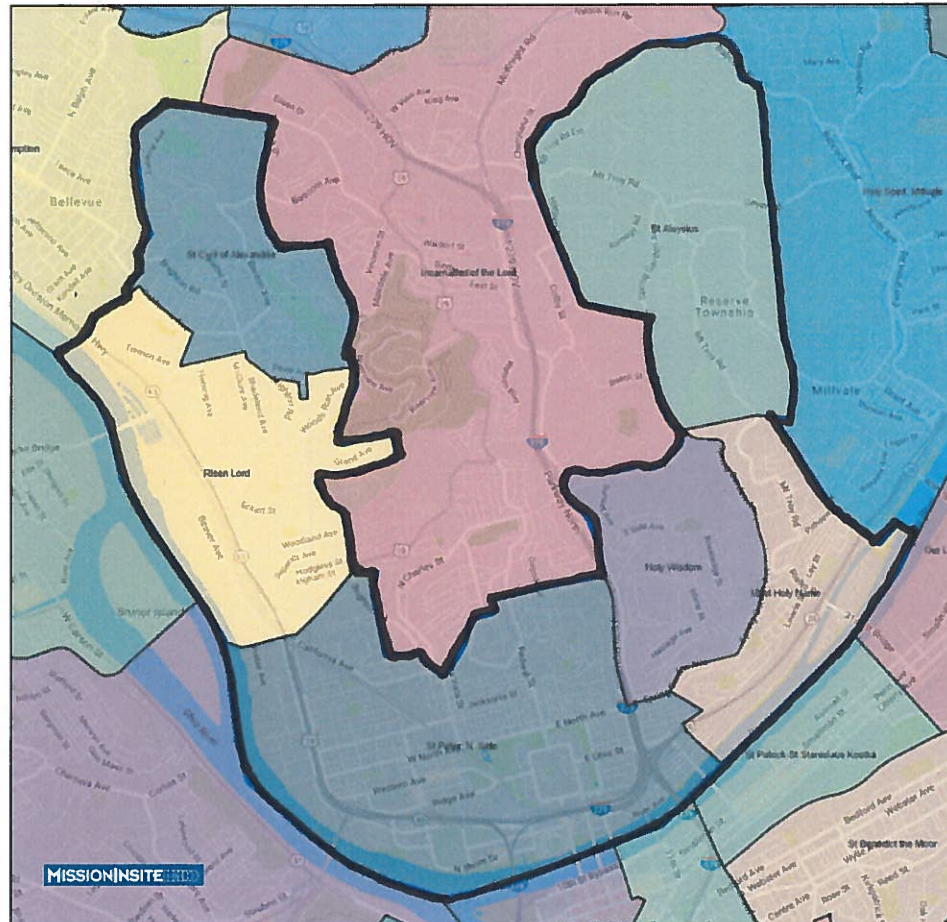

## North Side Grouping

# North Side Grouping (105)

(defined by the black outline)

includes St. John XXIII Personal Quasi-Parish which serves  
the persons who attend Mass in the Extraordinary Form.

It is located within the North Side Grouping