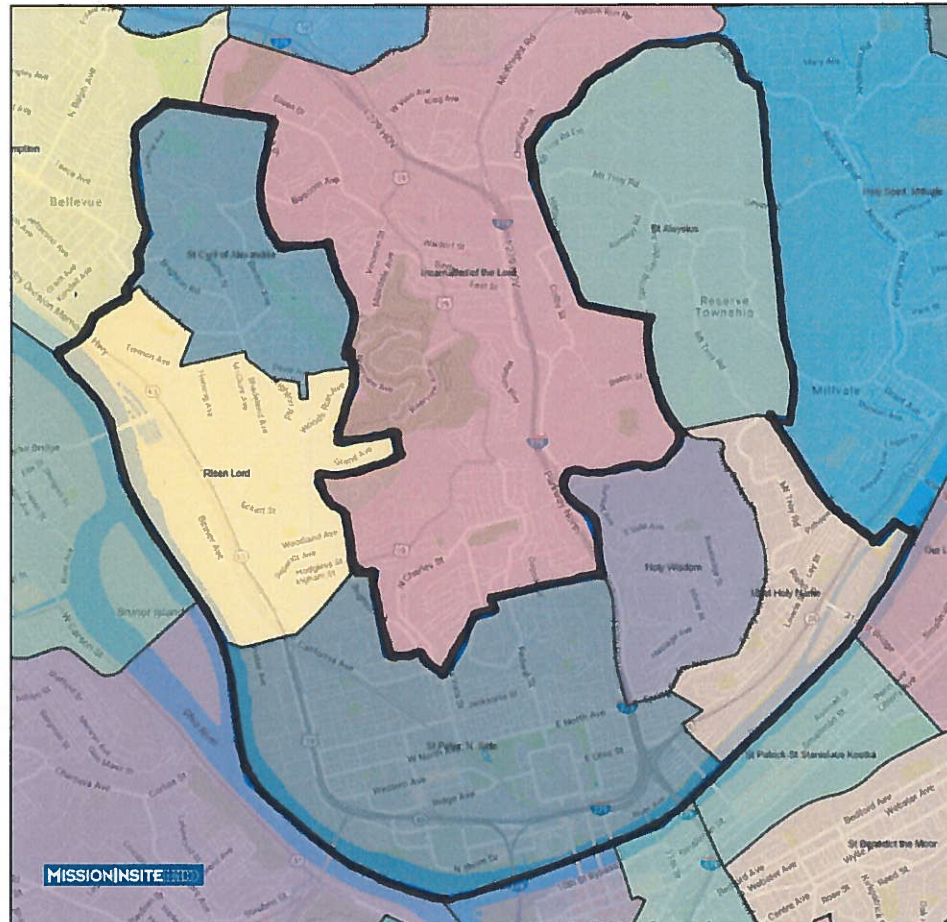

North Side Grouping

Parish Grouping

- St. John XXIII Personal Quasi-Parish

School:

Northside Catholic School (NHRCES)

Mass Attendance = 450

Maximum Number of Masses: 2

Category: A

Administrator:

Institute of Christ the King
Sovereign Priest

Parochial Vicar:

Institute of Christ the King
Sovereign Priest

North Side Grouping (105)

(defined by the black outline)

includes St. John XXIII Personal Quasi-Parish which serves
the persons who attend Mass in the Extraordinary Form.

It is located within the North Side Grouping

April 26, 2018