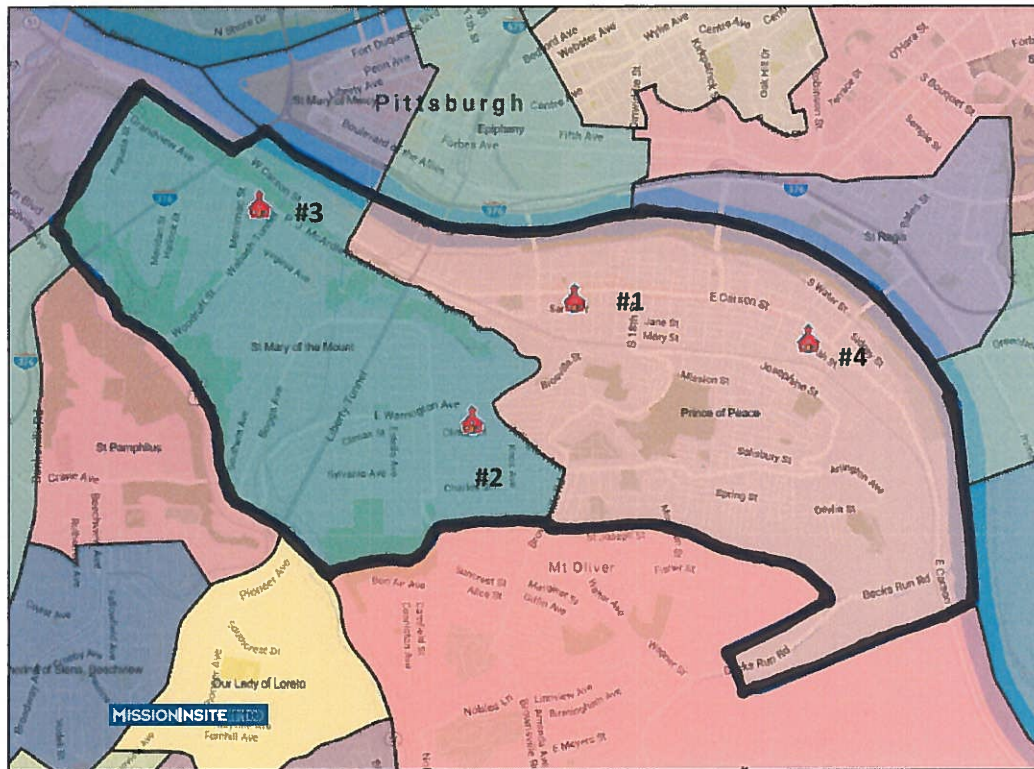

Mount Washington/South Side Grouping

Parish Grouping

- St. Mary of the Mount
- Prince of Peace

School:

Saint John Bosco Academy

Mass Attendance = 1,200

Maximum Number of Masses: 6

Category: A

Father Joseph Mele

Deacons:

Deacon Richard Longo

Deacon Frank Szemanski

Mount Washington/South Side Grouping (106)

(defined by the black outline)

brings together the parishes of St. Mary of the Mount and Prince of Peace

Listing of Church Buildings (The different colors show the parish territories.)

1. St. Adalbert (Prince of Peace Parish)
160 South 15th Street, Pittsburgh, PA 15203
2. St. John Vianney (St. Mary of the Mount Parish)
225 Allen Street, Pittsburgh, PA 15210
3. St. Mary of the Mount (St. Mary of the Mount Parish)
403 Grandview Avenue, Pittsburgh, PA 15211
4. St. Peter (Prince of Peace Parish)
South 28th and Sarah Streets, Pittsburgh, PA 15203