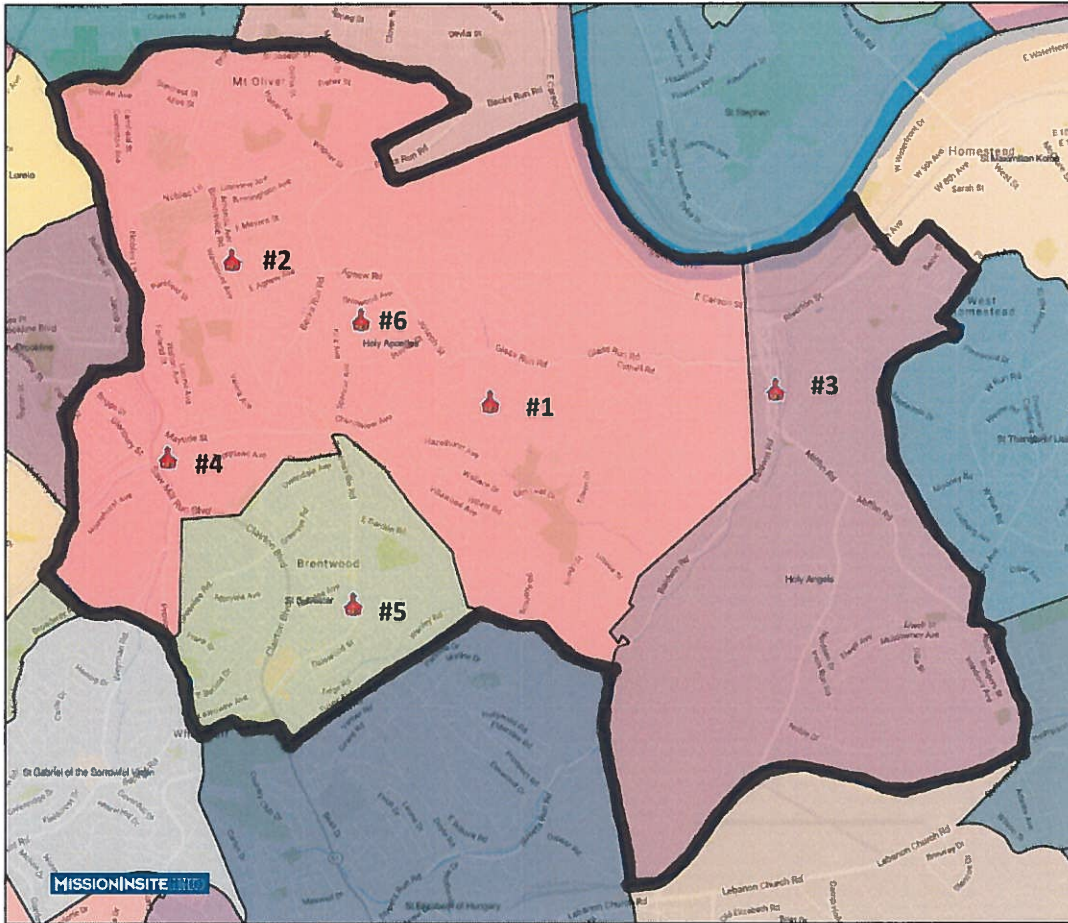

Brentwood/Hays/ South Pittsburgh Grouping

Parish Grouping

- Holy Angels
- Holy Apostles
- St. Sylvester

School:

St. Sylvester School

Mass Attendance = 3,450

Maximum Number of Masses: 9

Category: B

Deacon James Grab

Deacon Daniel Nizan

Deacon Andrew White, Sr.

Deacon Timothy Zenchak

Brentwood/Hays/South Pittsburgh Grouping (107)

(defined by the black outline)

brings together the parishes of Holy Angels, Holy Apostles and St. Sylvester