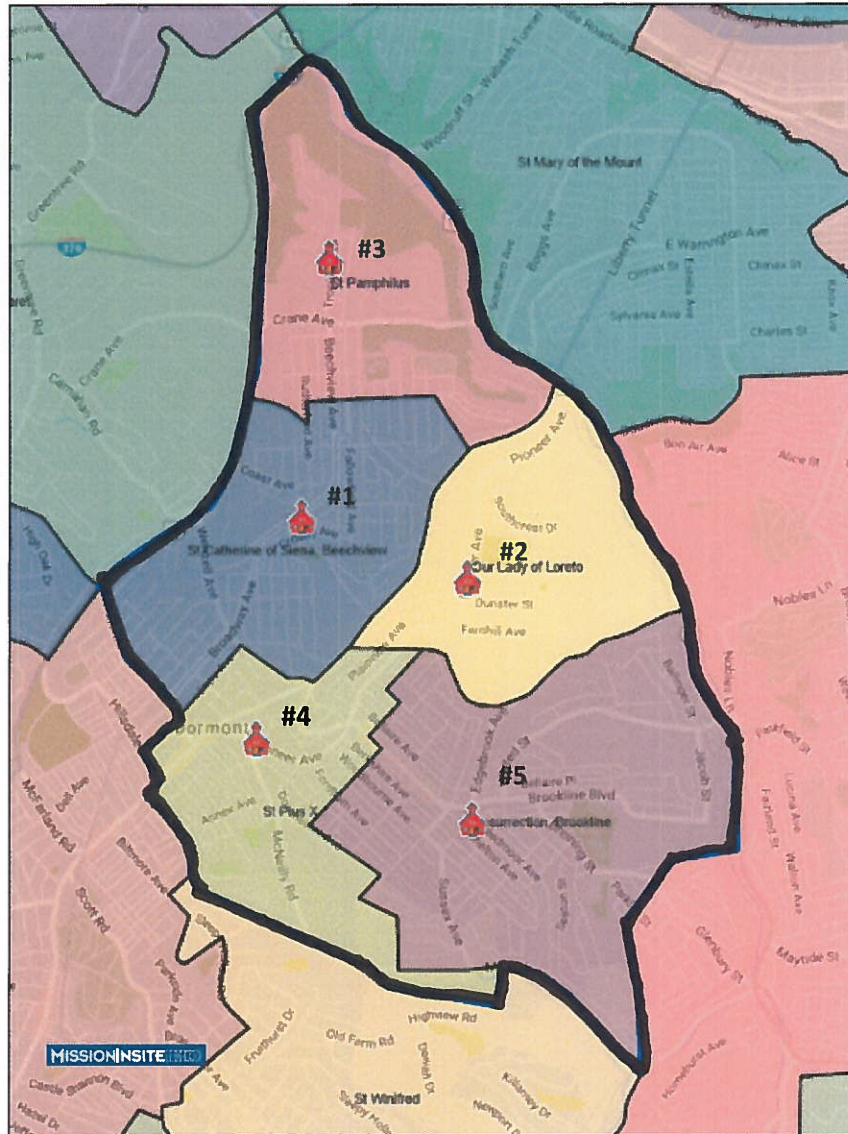

Beechview/Brookline Grouping

Parish Grouping

- St. Catherine of Siena
- Our Lady of Loreto
- St. Pamphilus
- St. Pius X
- Resurrection

School:

St. John Bosco Academy

Mass Attendance = 1,875

Maximum Number of Masses: 9

Deacon Mark Bibro

Deacon Thomas O'Neill

Beechview/Brookline Grouping (108)

(defined by the black outline)

brings together the parishes of St. Catherine of Siena, Our Lady of Loreto, St. Pamphilus,
St. Pius X and Resurrection