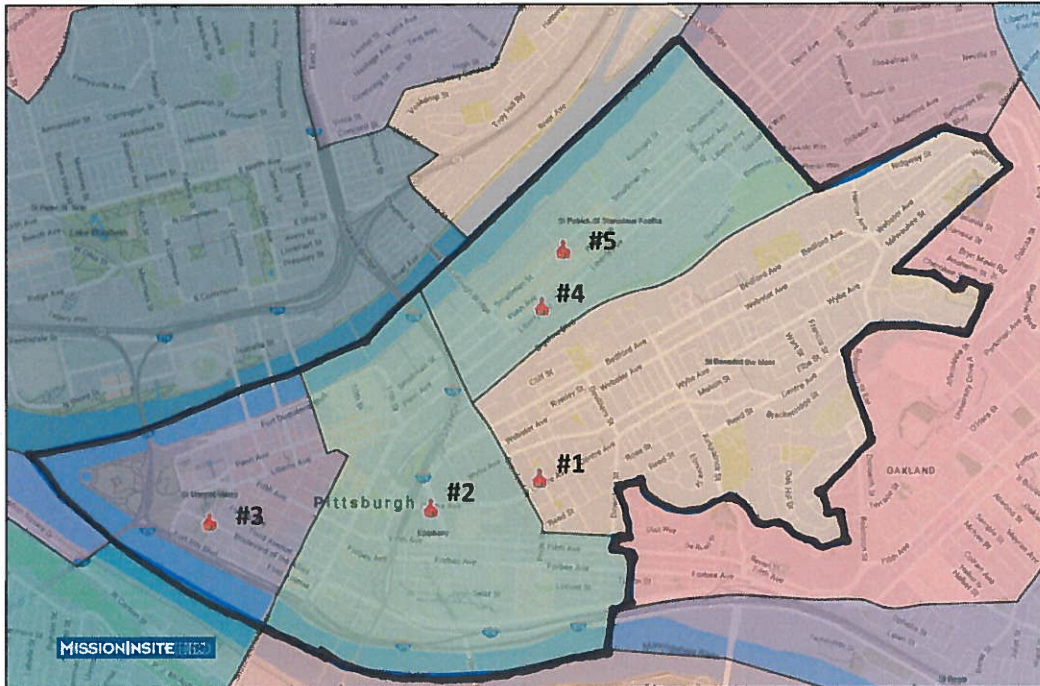

# City Center/Strip District Grouping

# City Center/Strip District Grouping (110)

(defined by the black outline)

brings together the parishes of St. Benedict the Moor, Epiphany, St. Mary of Mercy, and St. Patrick-St. Stanislaus Kostka