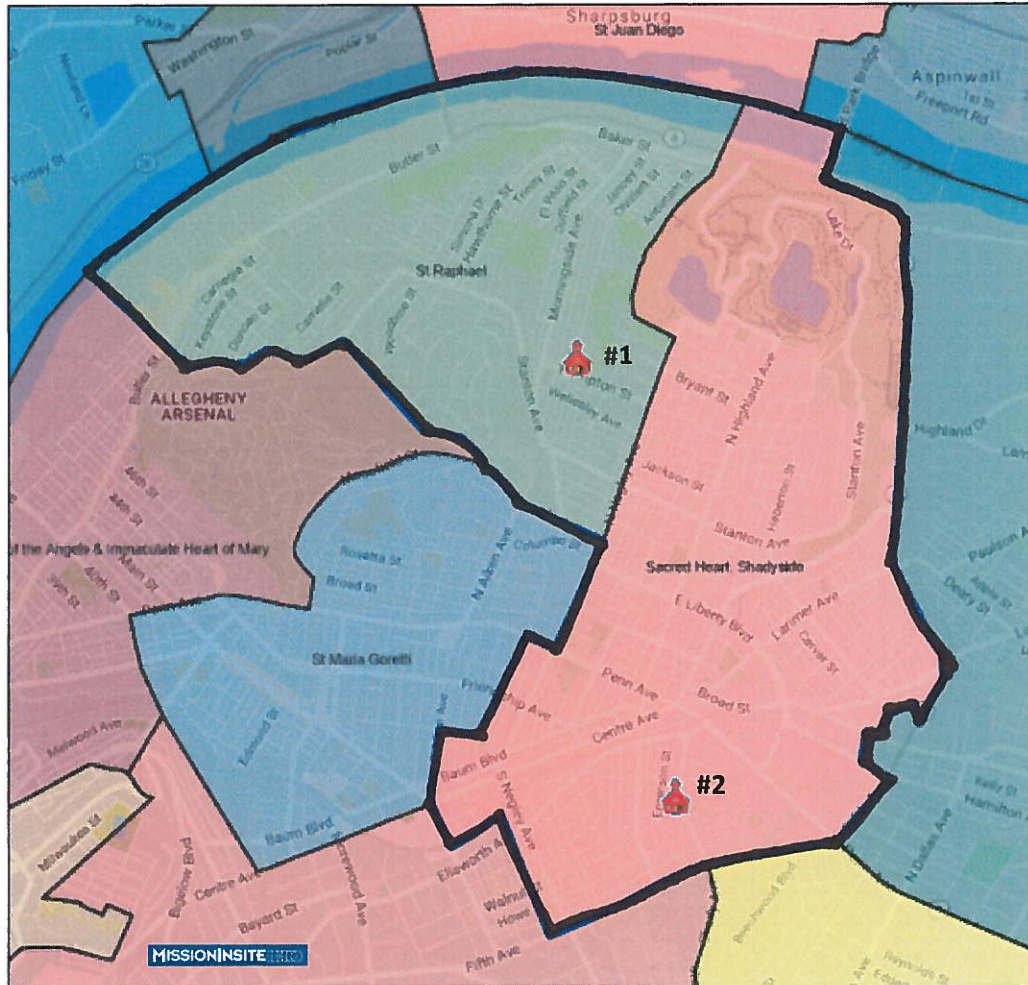

# Morningside/Shadyside/Stanton Heights Grouping (112)

(defined by the black outline)

brings together the parishes of St. Raphael and Sacred Heart