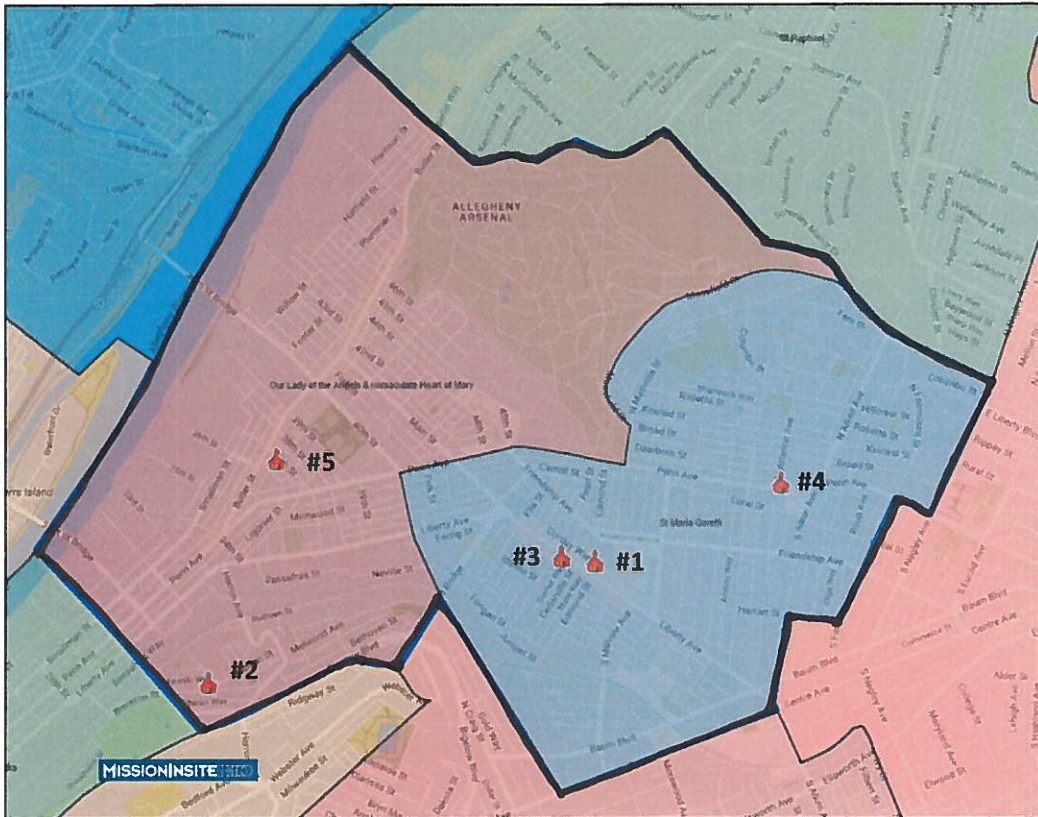

Father Douglas Boyd

Father Pierre Sodini

Deacon:

Deacon Richard Fitzpatrick

Bloomfield/Garfield/Lawrenceville/Polish Hill Grouping (113)

(defined by the black outline)

brings together the parishes of Immaculate Heart of Mary, St. Maria Goretti and Our Lady of the Angels