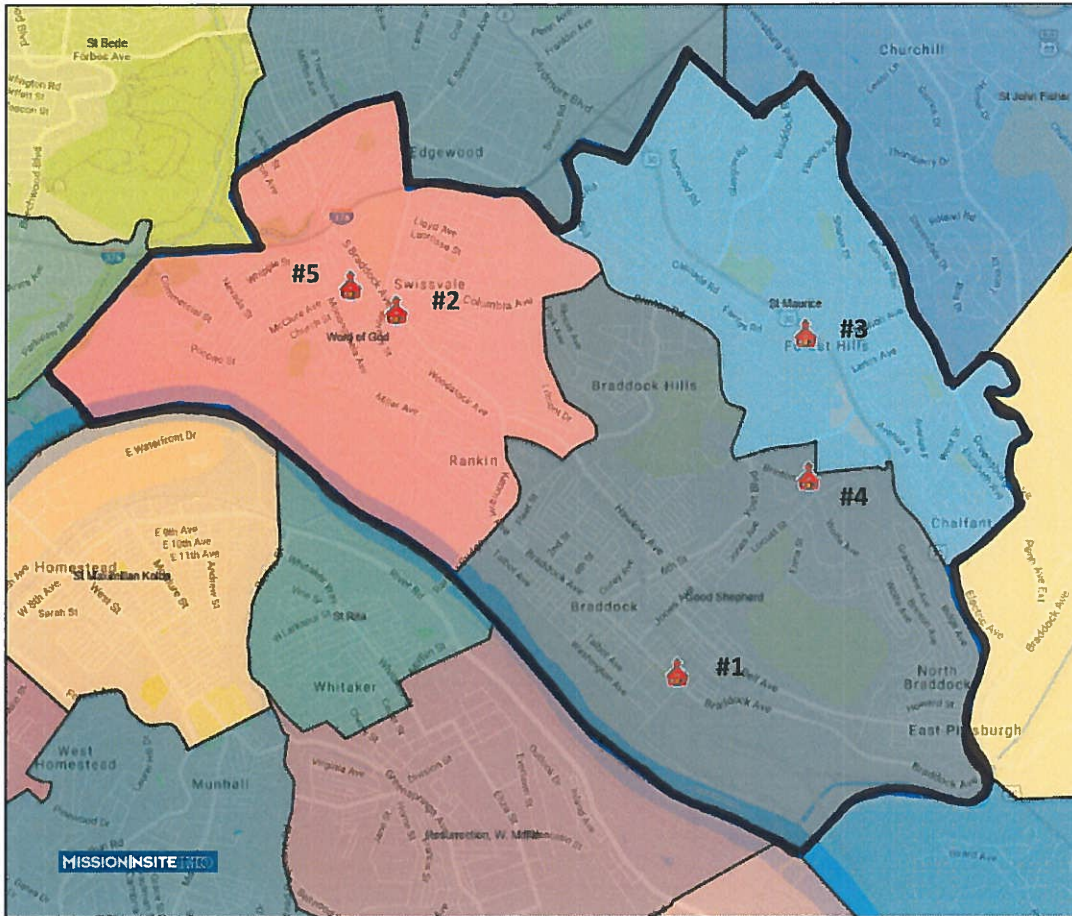

Braddock/Forest Hills/ Swissvale Grouping

Parish Grouping

- Good Shepherd
- Madonna del Castello
- St. Maurice
- Word of God

School:

East Catholic School

Mass Attendance = 1,800

Maximum Number of Masses: 9

Category: B

Deacons:

Deacon Joseph Dougherty

Deacon Keith Kondrich

Braddock/Forest Hills/Swissvale Grouping (215)

(defined by the black outline)

brings together the parishes of Good Shepherd, Madonna del Castello, St. Maurice and Word of God