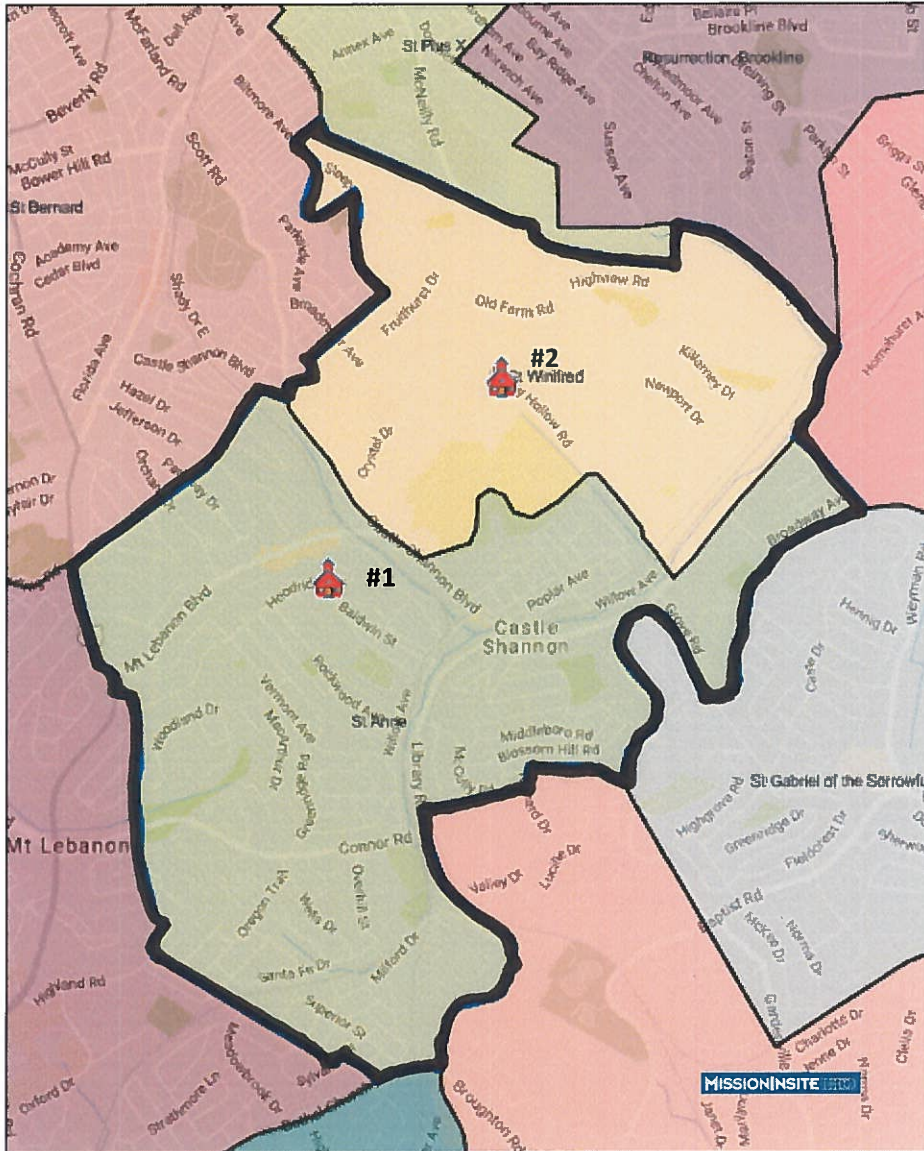

Castle Shannon/Mount Lebanon Grouping

Parish Grouping

- St. Anne
- St. Winifred

Schools:

St. Anne School

Montessori Pre-School at St. Winifred

Mass Attendance = 2,550

Maximum Number of Masses: 6

Deacon Victor DeFazio

Deacon Joseph Kosko, Jr.

Castle Shannon/Mount Lebanon Grouping (217)

(defined by the black outline)

brings together the parishes of St. Anne and St. Winifred

- Listing of Church Buildings**
(The different colors show the parish territories.)
1. St. Anne
400 Hoodridge Drive, Pittsburgh, PA 15234
 2. St. Winifred
550 Sleepy Hollow Road, Pittsburgh, PA 15228