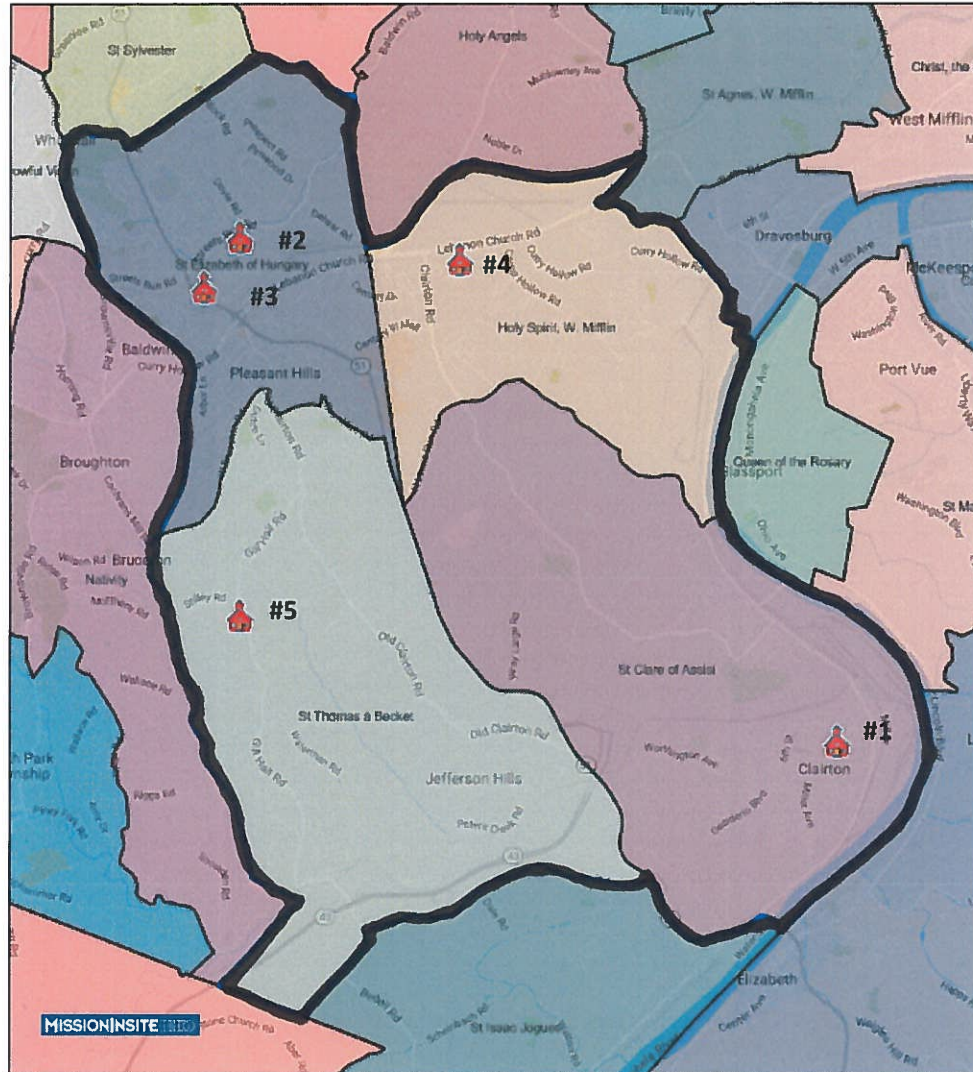

# Clairton/Jefferson Hills/Pleasant Hills/West Mifflin Grouping (225)

(defined by the black outline)

brings together the parishes of St. Clare of Assisi, St. Elizabeth of Hungary, Holy Spirit and St. Thomas à Becket