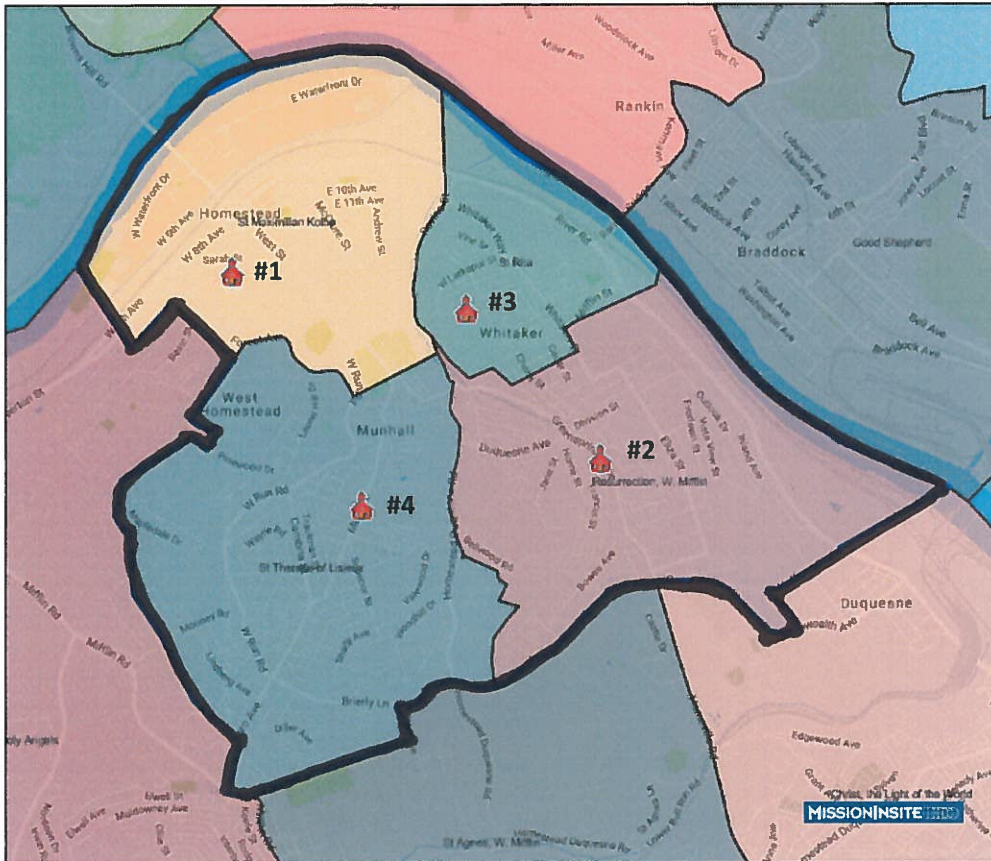

Homestead/Munhall/ West Mifflin/Whitaker Grouping

Parish Grouping

- St. Maximilian Kolbe
- Resurrection
- St. Rita
- St. Therese of Lisieux

School:

St. Therese School

Mass Attendance = 1,900

Maximum Number of Masses: 9

In Residence:

Father Emmanuel Abbey-Quaye

Deacon:

Deacon Ronald Demblowski

Homestead/Munhall/West Mifflin/Whitaker Grouping (228)

(defined by the black outline)

brings together the parishes of St. Maximilian Kolbe, Resurrection, St. Rita and St. Therese of Lisieux