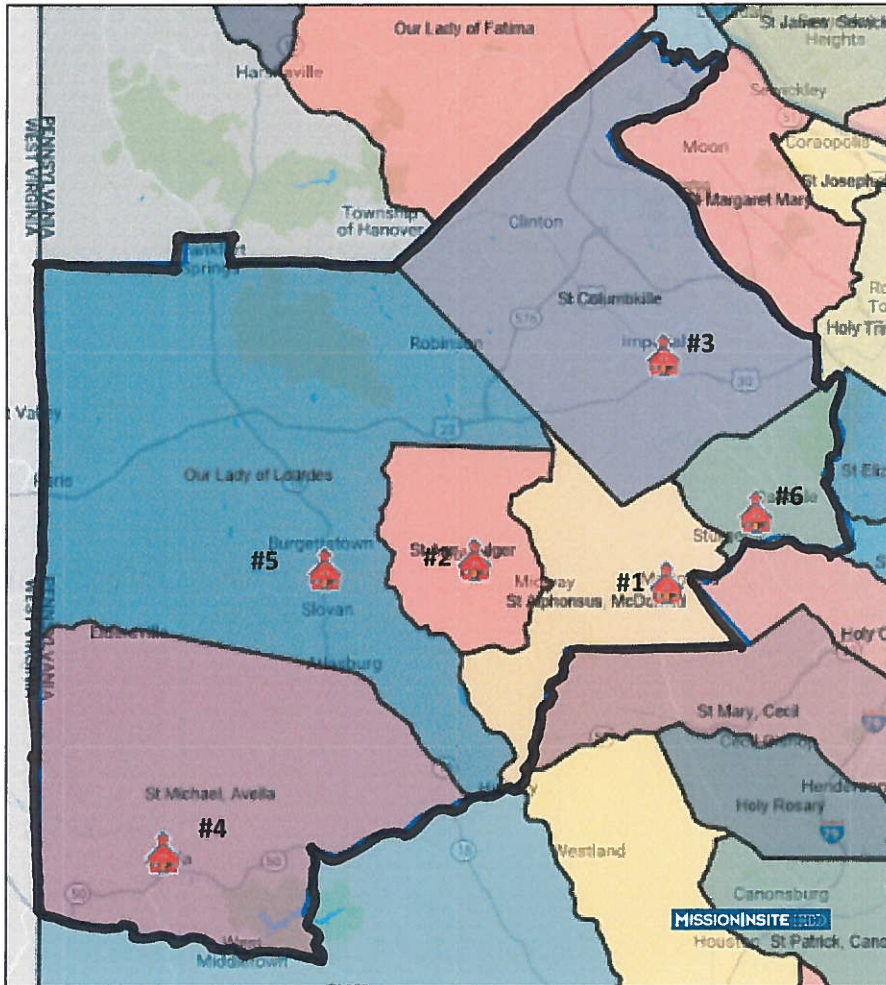

Avella/Burgettstown/ Fort Cherry Area/ West Allegheny Area Grouping

Parish Grouping

- St. Alphonsus
- St. Ann
- St. Columbkille
- St. Michael
- Our Lady of Lourdes
- St. Patrick

School: None

Mass Attendance = 1,950

Maximum Number of Masses: 12

Category: B

Administrator:

Father Harry Bielewicz

Parochial Vicar:

Father Zachary Galiyas

In Residence with Weekend

Mass Help:

Father James McDonough

Father Benedetto Vaghetto

Avella/Burgettstown/Fort Cherry Area/West Allegheny Area Grouping (329)

(defined by the black outline)

brings together the parishes of St. Alphonsus, St. Ann, St. Columbkille, St. Michael, Our Lady of Lourdes and St. Patrick