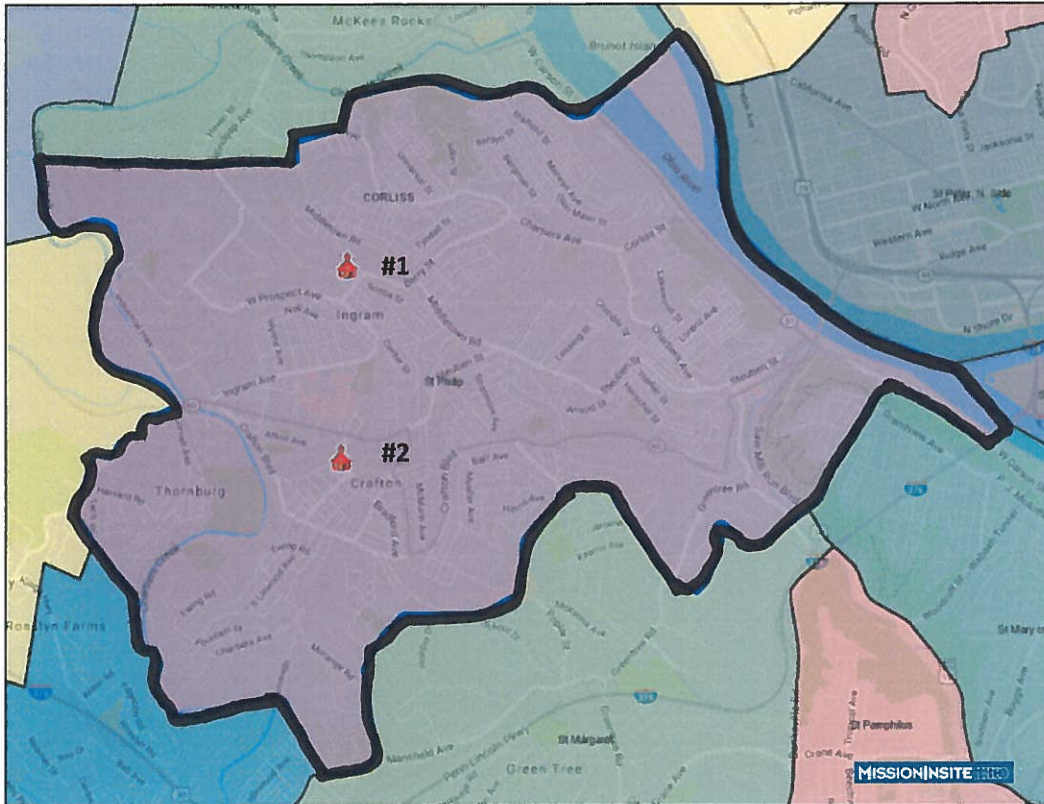

Crafton Grouping

Parish Grouping

- St. Philip

School:

St. Philip School

Mass Attendance = 1,250

Maximum Number of Masses: 6

Category: A

(defined by the black outline)
includes the parish of St. Philip

Listing of Church Buildings (The different colors show the parish territories.)

1. Ascension (St. Philip Parish)
114 Berry Street, Pittsburgh, PA 15205
2. St. Philip (St. Philip Parish)
50 West Crafton Avenue, Pittsburgh, PA 15205