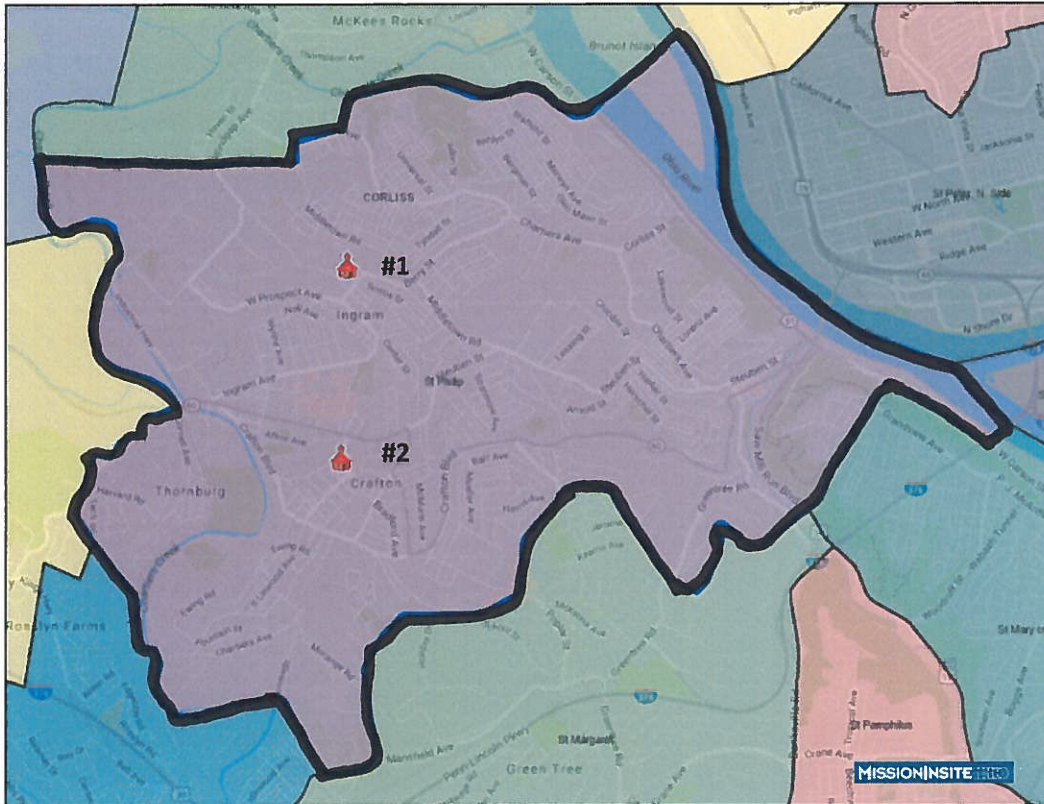

# Crafton Grouping (331)

(defined by the black outline)  
includes the parish of St. Philip