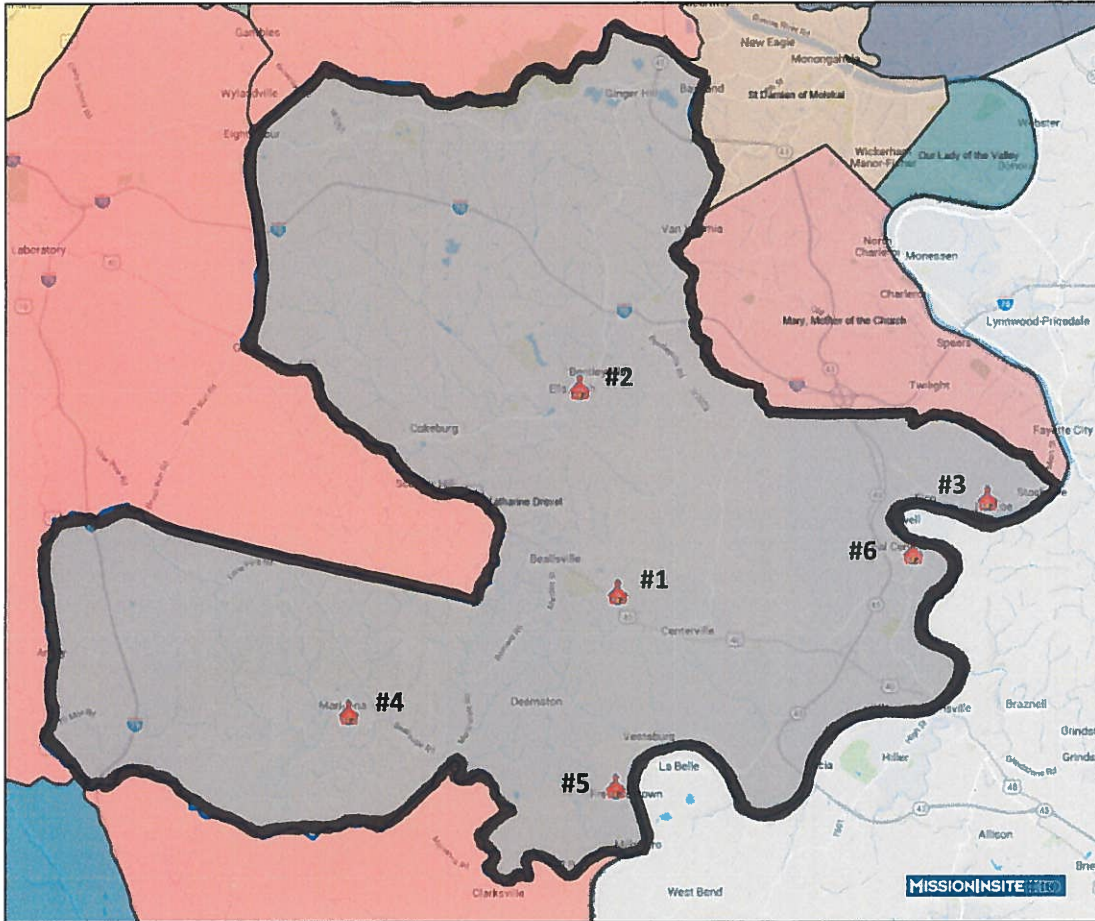

Southeast Washington County Grouping

Parish Grouping

- St. Katharine Drexel

School: None

Mass Attendance = 600

Maximum Number of Masses: 6

Category: A

Administrator:

Father Edward Yuhas

Senior Parochial Vicar:

Father J. Francis Frazer

Deacon:

Deacon Thomas Raymond

Southeast Washington County Grouping (336)

(defined by the black outline)
includes the parish of St. Katharine Drexel

Listing of Church Buildings (The different colors show the parish territories.)

1. St. Agnes (St. Katharine Drexel Parish)
4 Church Street, Richeyville, PA 15358
2. Ave Maria (St. Katharine Drexel Parish)
126 Church Street, Bentleyville, PA 15314
3. St. Joseph (St. Katharine Drexel Parish)
105 Good Street, Roscoe, PA 15477
4. SS. Mary and Ann (St. Katharine Drexel Parish)
117 1st Street, Marianna, PA 15345
5. St. Michael Archangel (St. Katharine Drexel Parish)
20 Bank Street, Fredericktown, PA 15333
6. St. Thomas Aquinas (St. Katharine Drexel Parish)
409 Union Street, California, PA 15419