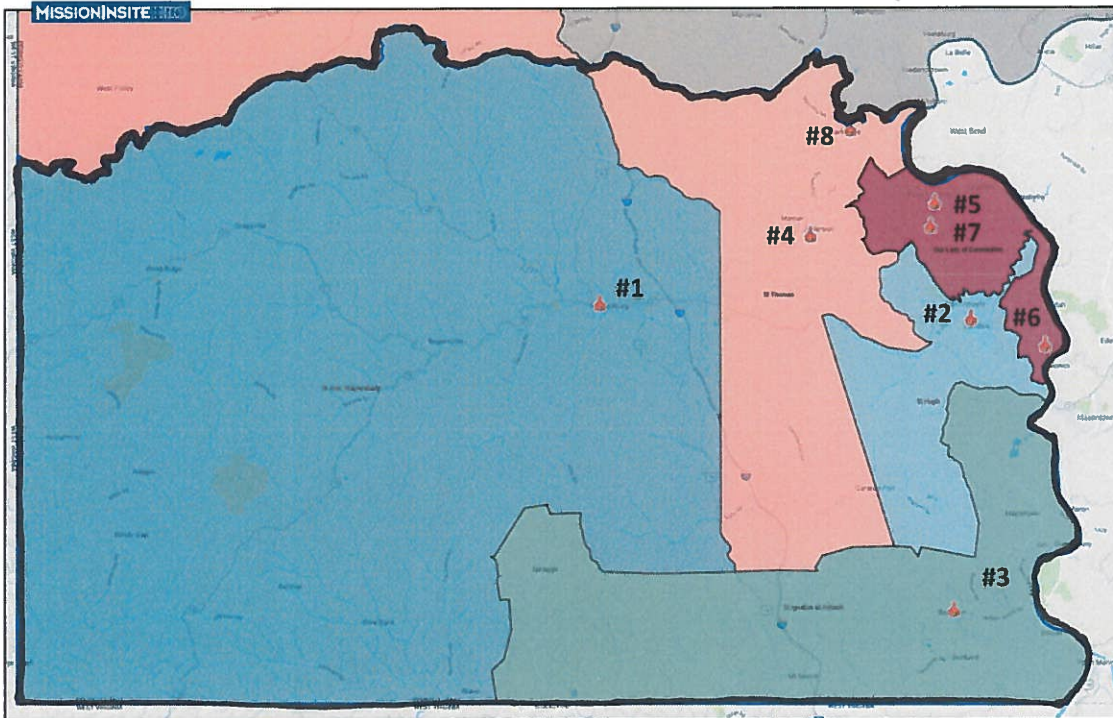

Greene County Grouping

Parish Grouping

- St. Ann
- St. Hugh
- St. Ignatius of Antioch
- Our Lady of Consolation
- St. Thomas

School:

St. Ann Pre-School

Mass Attendance = 950

Maximum Number of Masses: 6

Category: A

(defined by the black outline)

brings together the parishes of St. Ann, St. Hugh, St. Ignatius of Antioch,
Our Lady of Consolation and St. Thomas

Listing of Church Buildings (The different colors show the parish territories.)