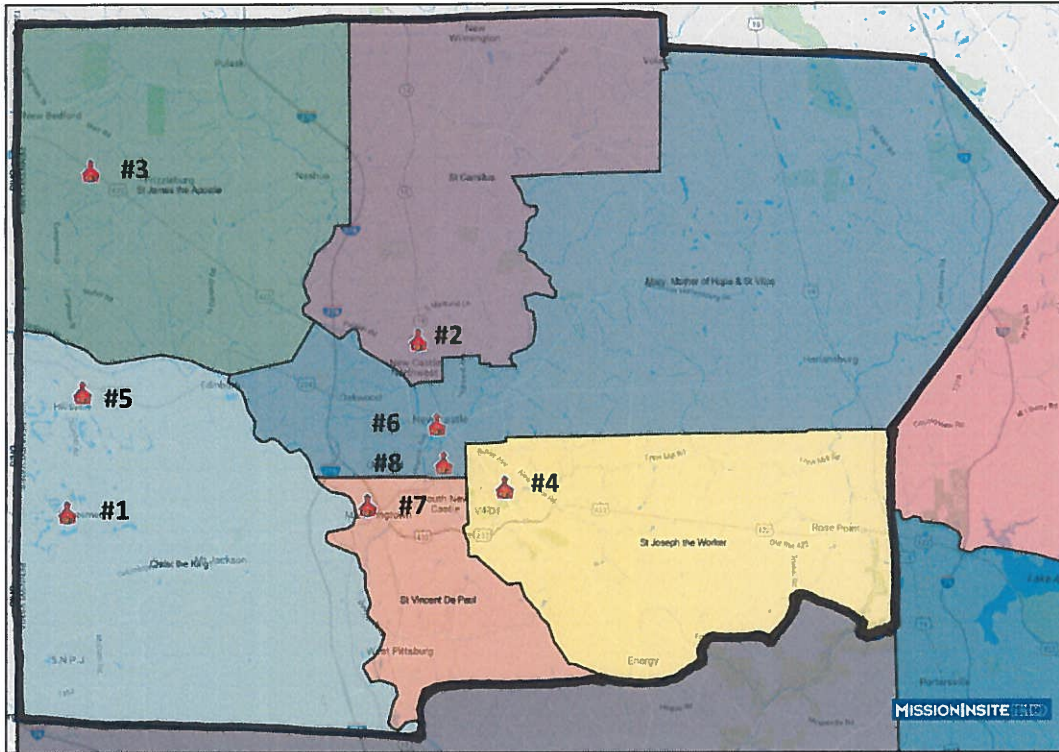

New Castle Area Grouping (440)

(defined by the black outline)

brings together the parishes of St. Camillus, Christ the King, St. James the Apostle, St. Joseph the Worker, Mary, Mother of Hope, St. Vincent de Paul and St. Vitus