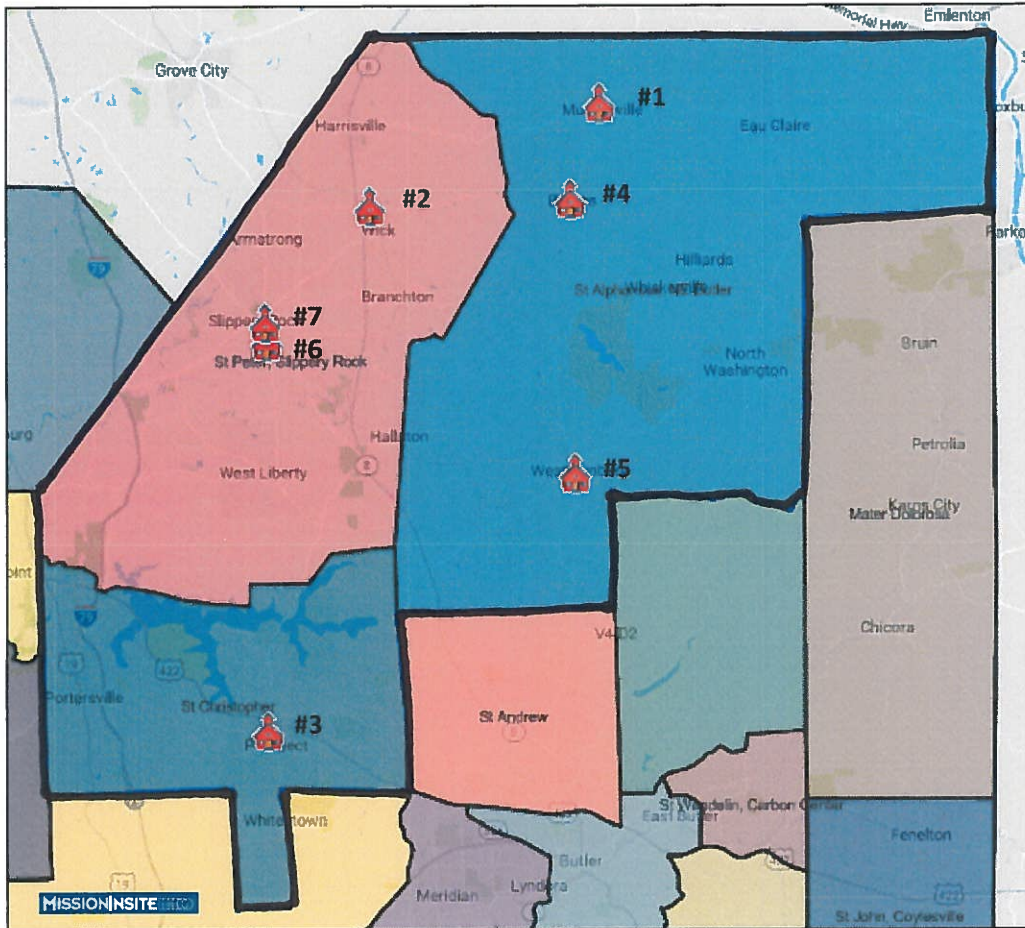

Northern Butler County Grouping

Parish Grouping

- St. Alphonsus
- St. Christopher
- St. Peter

School: None

Mass Attendance = 1,150

Maximum Number of Masses: 6

Category: B

Administrator:

Father Adam Verona

Senior Parochial Vicar:

Father Steven Neff

Deacon:

Deacon Edwin Christmann

Northern Butler County Grouping (441)

(defined by the black outline)

brings together the parishes of St. Alphonus, St. Christopher and St. Peter