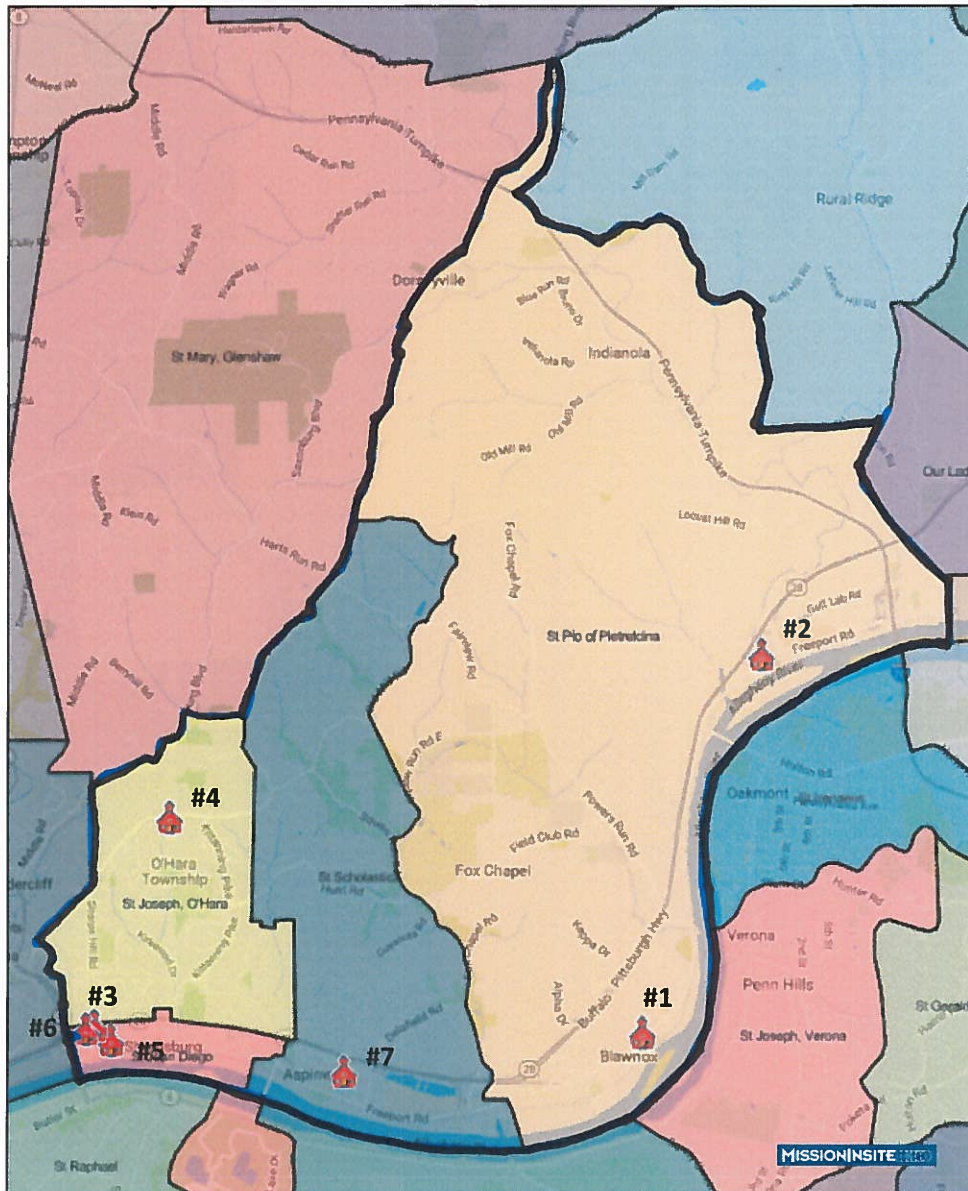

Lower Allegheny Valley Grouping (450)

(defined by the black outline)

brings together the parishes of St. Joseph, St. Juan Diego, St. Pio of Pietrelcina and St. Scholastica

Listing of Church Buildings (The different colors show the parish territories.)

1. St. Edward (St. Pio of Pietrelcina Parish)
  450 Walnut Street, Pittsburgh, PA 15238
2. St. Francis of Assisi (St. Pio of Pietrelcina Parish)
  2599 Freeport Road, Pittsburgh, PA 15238
3. St. John Cantius (St. Juan Diego Parish)
  6th and High Streets, Sharpsburg, PA 15215
4. St. Joseph
  342 Dorseyville Road, Pittsburgh, PA 15215
5. Madonna of Jerusalem (St. Juan Diego Parish)
  9th and Clay Streets, Sharpsburg, PA 15215
6. St. Mary (St. Juan Diego Parish)
  211 Garnier Street, Sharpsburg, PA 15215
7. St. Scholastica
  309 Brilliant Avenue, Pittsburgh, PA 15215